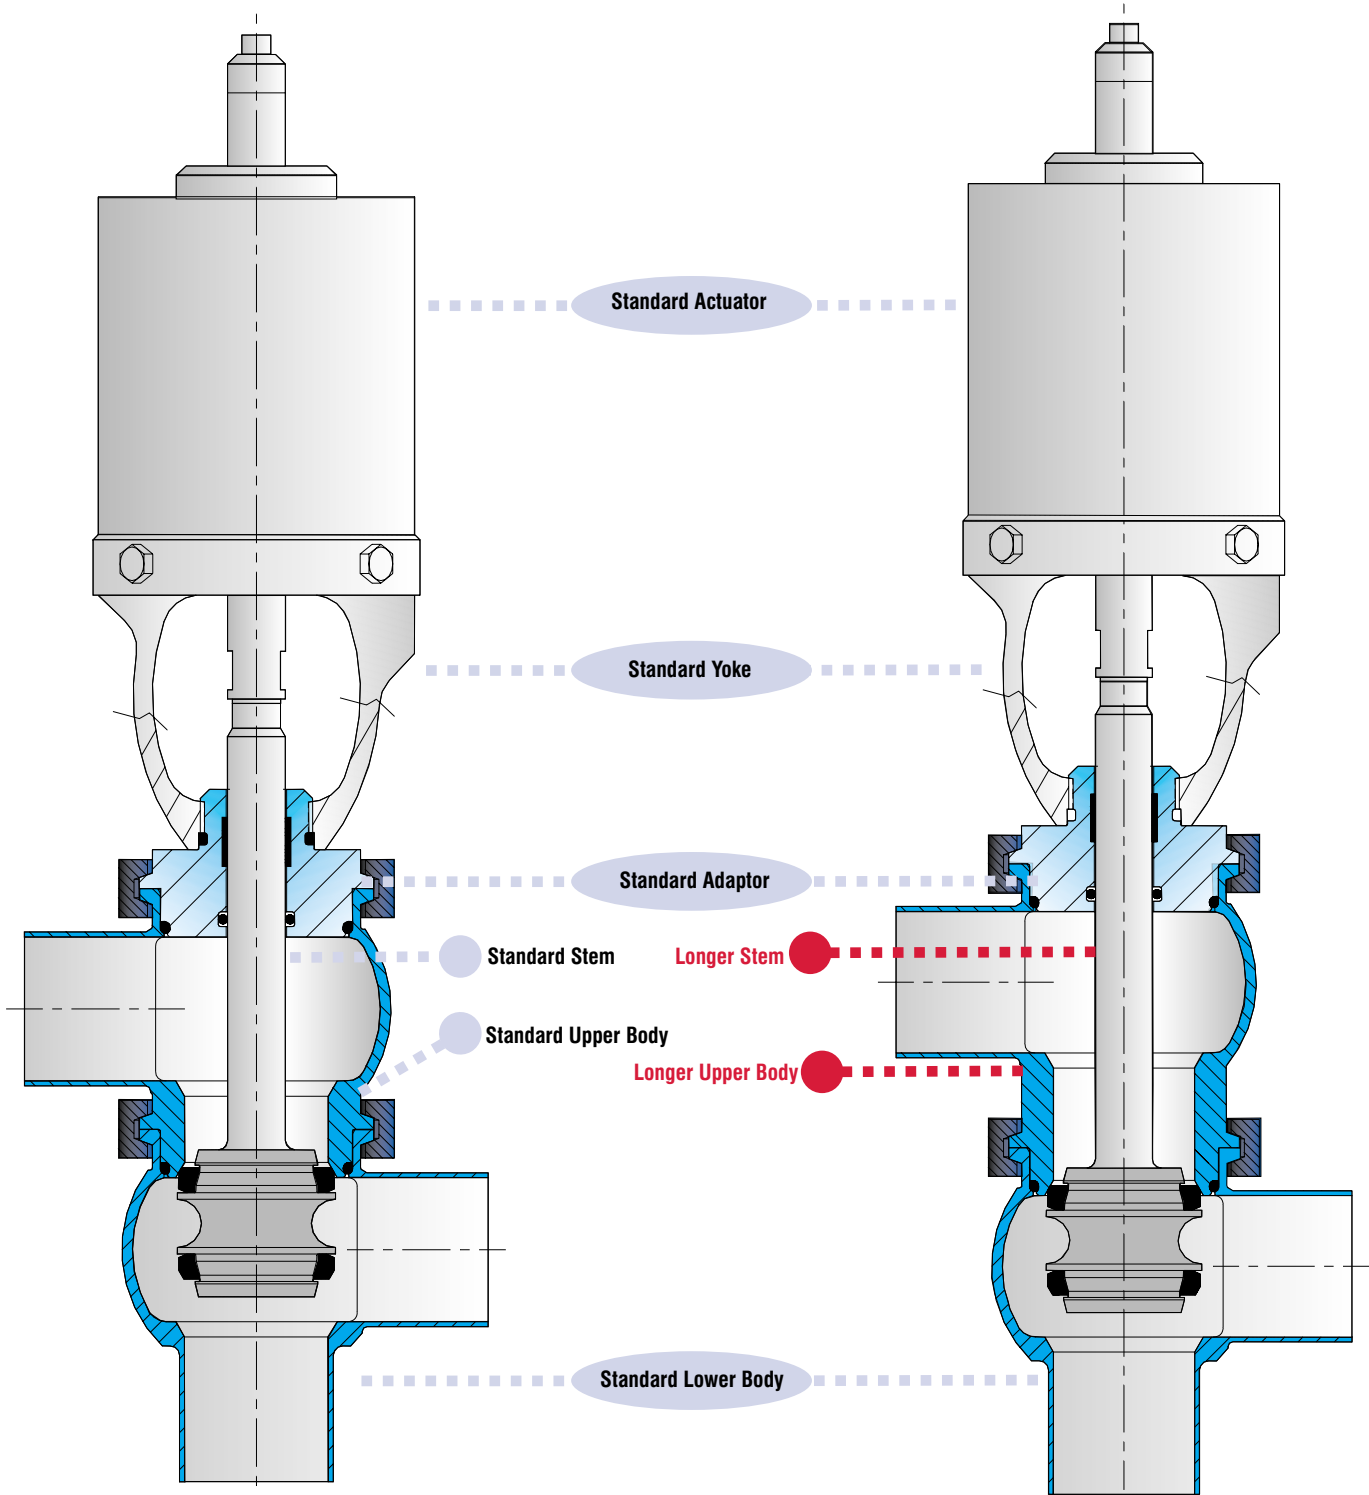

W60 Series Valves

Completely Interchangeable with 361 Style Valves!

W62TT

W62TT
361-21 Dimensions

Waukesha Cherry-Burrell
611 Sugar Creek Road; Delavan, WI 53115
Ph: 800.252.5200 or 262.728.1900 Fx: 800.252.5012 or 262.728.4904
Email: custserv@gowcb.com Web: www.gowcb.com